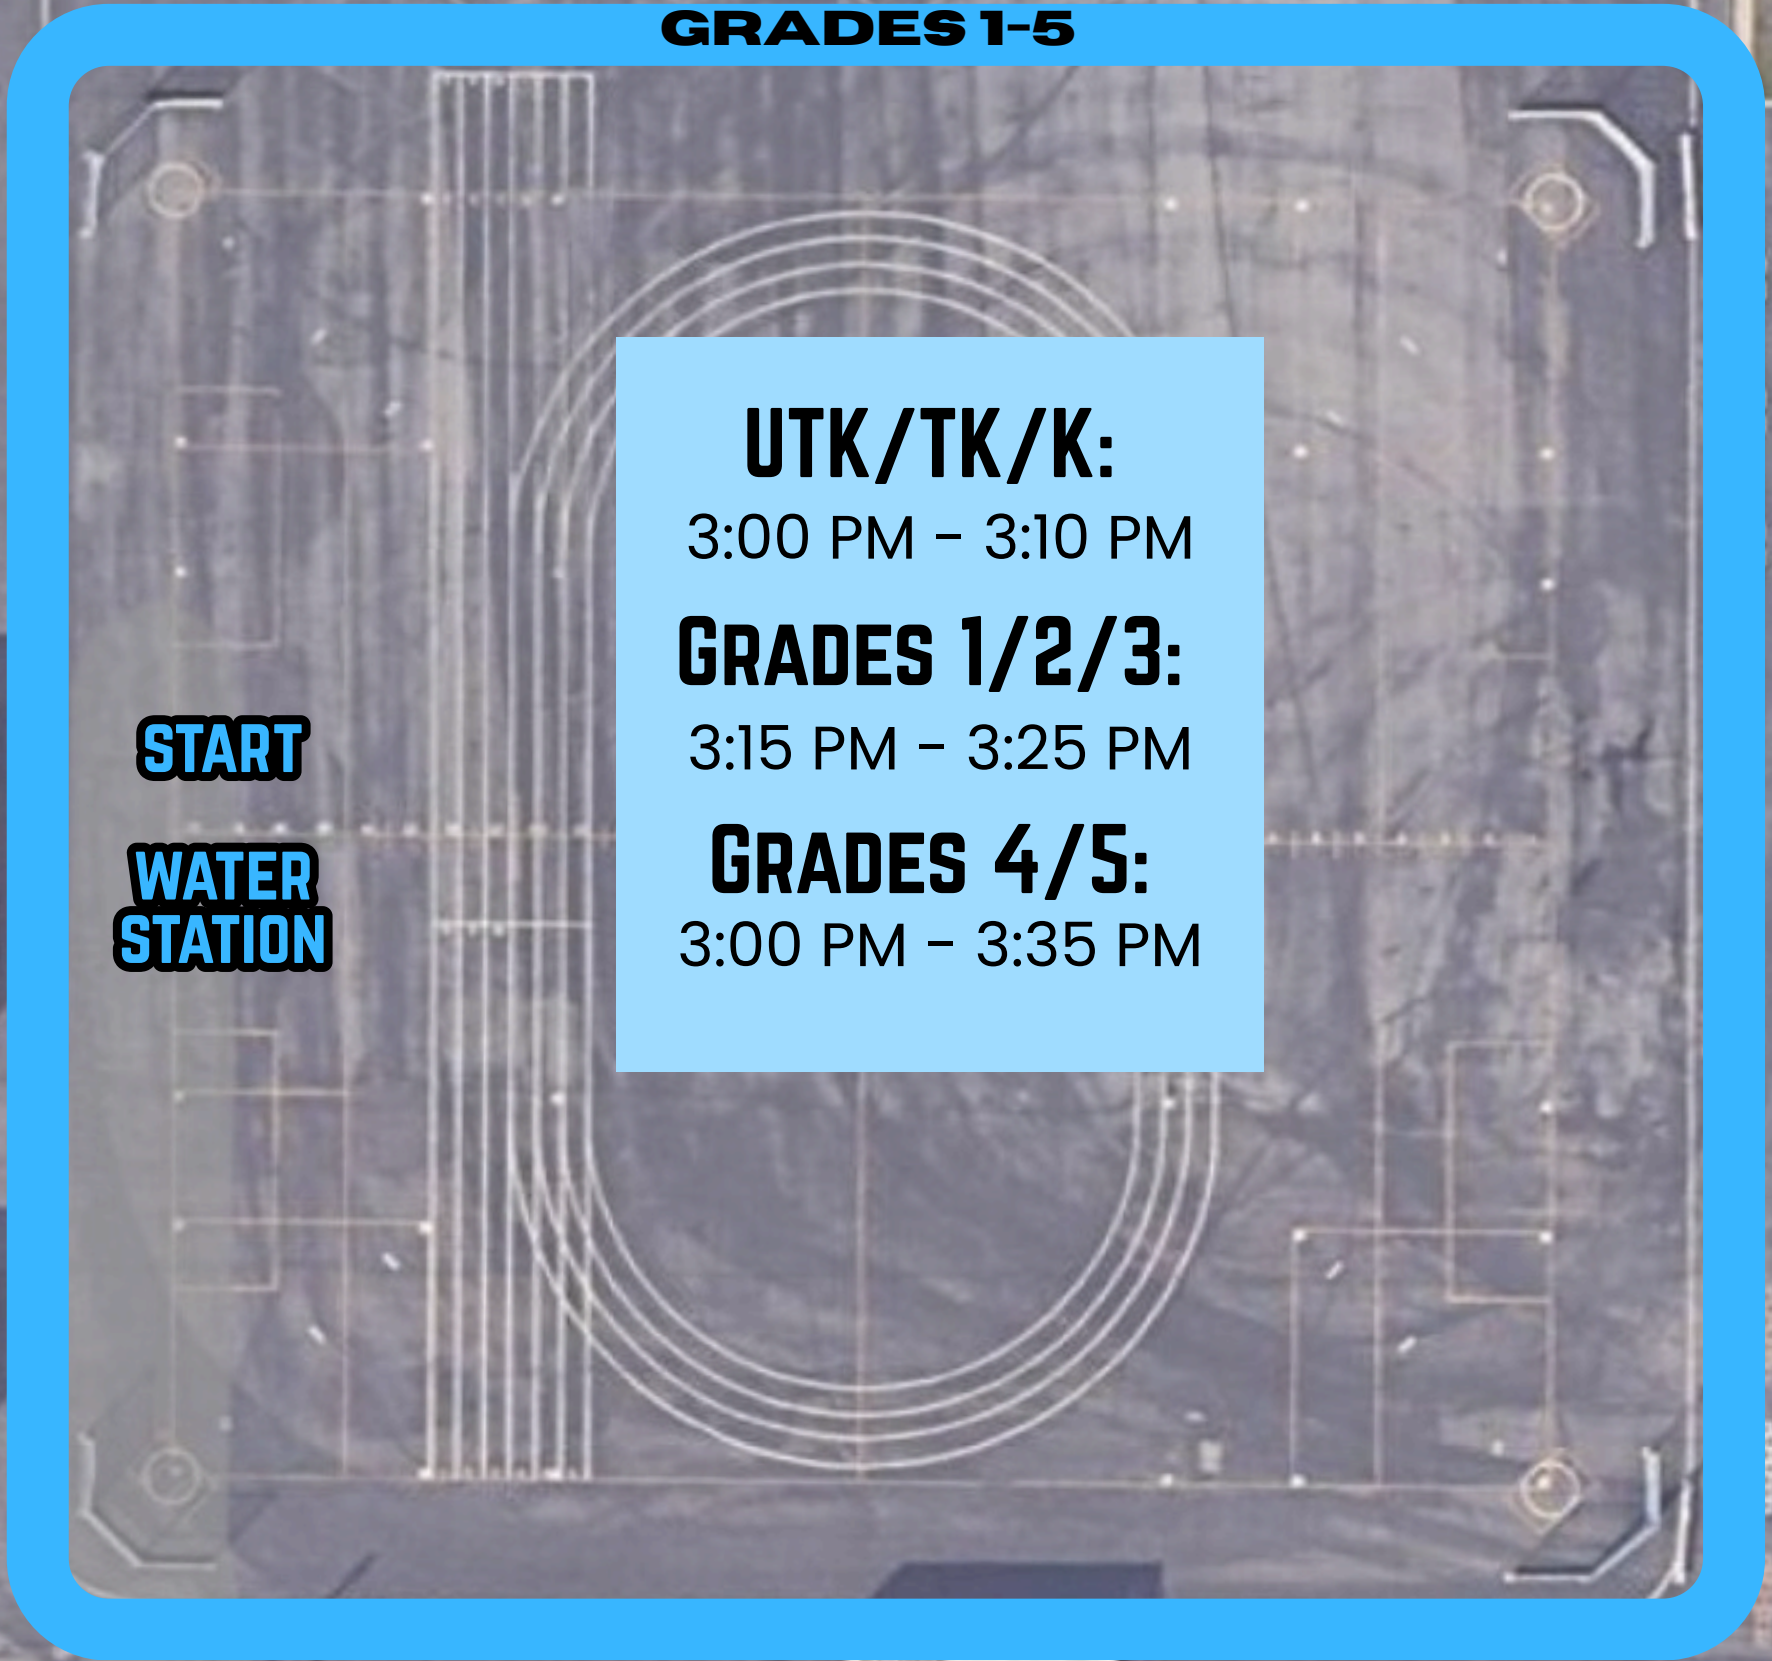

**DETAILS** On Thursday, 4/23, check in will begin at 2:45 PM on the playground. Students will walk laps around the designated area according to grade. Family and friends will be able to cheer on their walkers!

**UTK/TK/K**

**WATER  
STATION**

# **2026 WALKATHON TRACK**

**GRADES 1-5**

**PD**

**START**

**WATER  
STATION**

**UTK/TK/K:**

3:00 PM - 3:10 PM

**GRADES 1/2/3:**